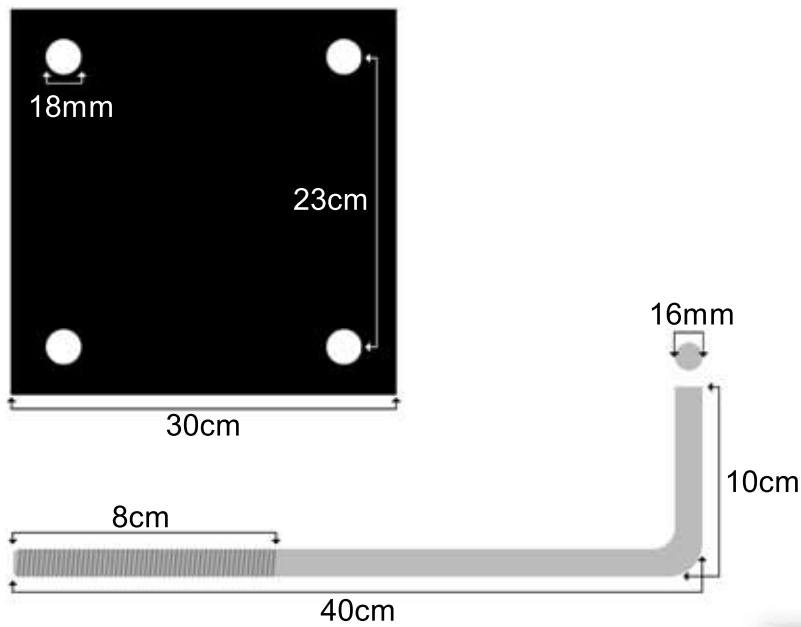

Standard Pier Template Dimensions

Applies to models PDP Pro Dunk Platinum, PDG Pro Dunk Gold, PDS Pro Dunk Silver, PDB Pro Dunk Bronze, HERP Hercules Platinum, HERG Hercules Gold

Phone Support: (281) 351-9822
FAX: (281) 357-4822
Email Support: support@hoopsincorporated.com
Address: 22047 Lutheran Church Rd., Tomball, TX 77377 USA