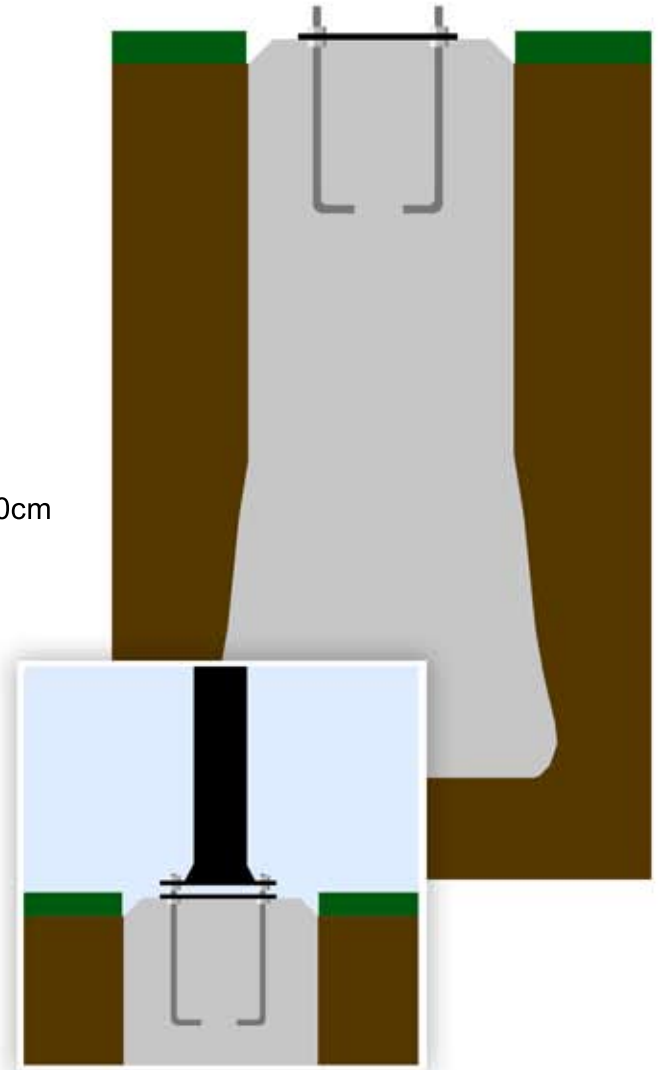

Standard Pier Template Dimensions

Applies to models PDP Pro Dunk Platinum, PDG Pro Dunk Gold, PDS Pro Dunk Silver, PDB Pro Dunk Bronze, HERP Hercules Platinum, HERG Hercules Gold

Phone Support: (281) 351-9822
FAX: (281) 357-4822
Email Support: support@hoopsincorporated.com
Address: 22047 Lutheran Church Rd., Tomball, TX 77377 USA